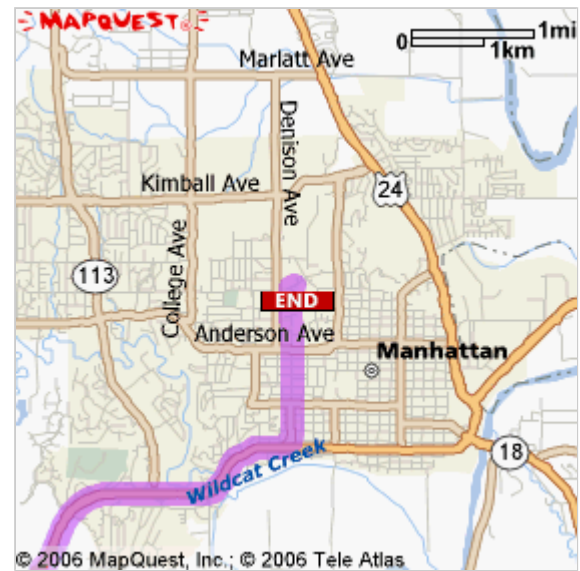

Start: Manhattan Regional Airport (MHK): 785-587-4567
5500 Fort Riley Blvd # 120, Manhattan, KS 66502, US

End: Manhattan, KS 66506-2600, US

Notes:

COOKED-TO-ORDER BREAKFAST.

EVERYTHING FOR A REASON™

CHECK DATES

Directions	Distance
Total Est. Time: 13 minutes Total Est. Distance: 6.92 miles	
 1: Start out going SOUTH on 5200 RD W / S AIRPORT RD toward SKYWAY DR.	0.2 miles
 2: Turn LEFT onto KS-18 E / FORT RILEY BLVD.	5.2 miles
 3: Turn LEFT onto S 17TH ST.	1.3 miles
 4: Turn RIGHT onto CLAFLIN RD.	<0.1 miles
 5: End at Manhattan, KS 66506-2600, US	
Total Est. Time: 13 minutes Total Est. Distance: 6.92 miles	

 [Map out great hotel rates on Orbitz](#)

Start:
Manhattan Regional Airport (MHK):
785-587-4567
5500 Fort Riley Blvd # 120, Manhattan,
KS 66502, US

End:
Manhattan, KS 66506-2600, US

All rights reserved. Use Subject to License/Copyright
These directions are informational only. No representation is made or warranty given as to their content, road conditions or route usability or expeditiousness. User assumes all risk of use. MapQuest and its suppliers assume no responsibility for any loss or delay resulting from such use.