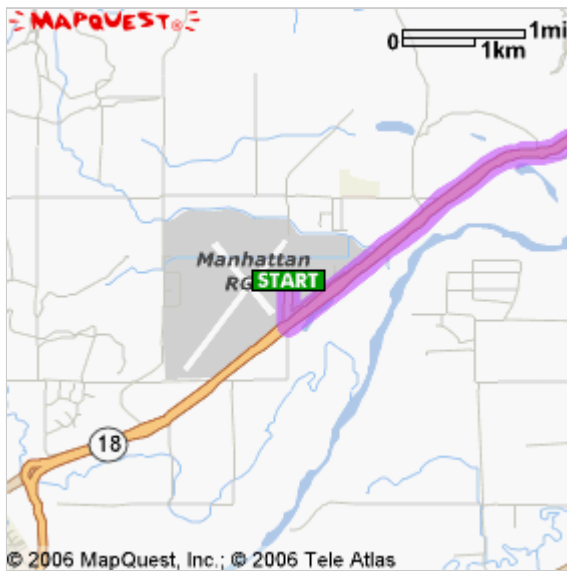

Start: Manhattan Regional Airport (MHK): 785-587-4567
5500 Fort Riley Blvd # 120, Manhattan, KS 66502, US

End: Manhattan, KS 66506-2600, US

Notes:

COOKED-TO-ORDER BREAKFAST.

EVERYTHING FOR A REASON™

CHECK DATES

Directions	Distance
Total Est. Time: 13 minutes Total Est. Distance: 6.92 miles	
 1: Start out going SOUTH on 5200 RD W / S AIRPORT RD toward SKYWAY DR.	0.2 miles
 2: Turn LEFT onto KS-18 E / FORT RILEY BLVD.	5.2 miles
 3: Turn LEFT onto S 17TH ST.	1.3 miles
 4: Turn RIGHT onto CLAFLIN RD.	<0.1 miles
 5: End at Manhattan, KS 66506-2600, US	
Total Est. Time: 13 minutes Total Est. Distance: 6.92 miles	

 [Map out great hotel rates on Orbitz](#)

Start:
Manhattan Regional Airport (MHK):
785-587-4567
5500 Fort Riley Blvd # 120, Manhattan,
KS 66502, US

End:
Manhattan, KS 66506-2600, US

All rights reserved. Use Subject to License/Copyright
These directions are informational only. No representation is made or warranty given as to their content, road conditions or route usability or expeditiousness. User assumes all risk of use. MapQuest and its suppliers assume no responsibility for any loss or delay resulting from such use.